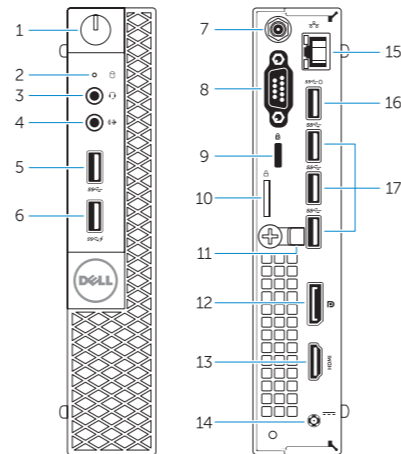

1. Power button/Power light
2. Hard-drive activity light
3. Microphone connector
4. Line-out connector
5. USB 3.0 connector
6. USB 3.0 connector with PowerShare
7. Antenna SMA connector (optional)
8. Serial/PS2/VGA/DisplayPort connector (optional)
9. Security-cable slot
10. Padlock ring
11. cable holder
12. DisplayPort connector
13. HDMI connector
14. Power connector
15. Network connector
16. USB 3.0 connector (Supports Smart Power On)
17. USB 3.0 connectors